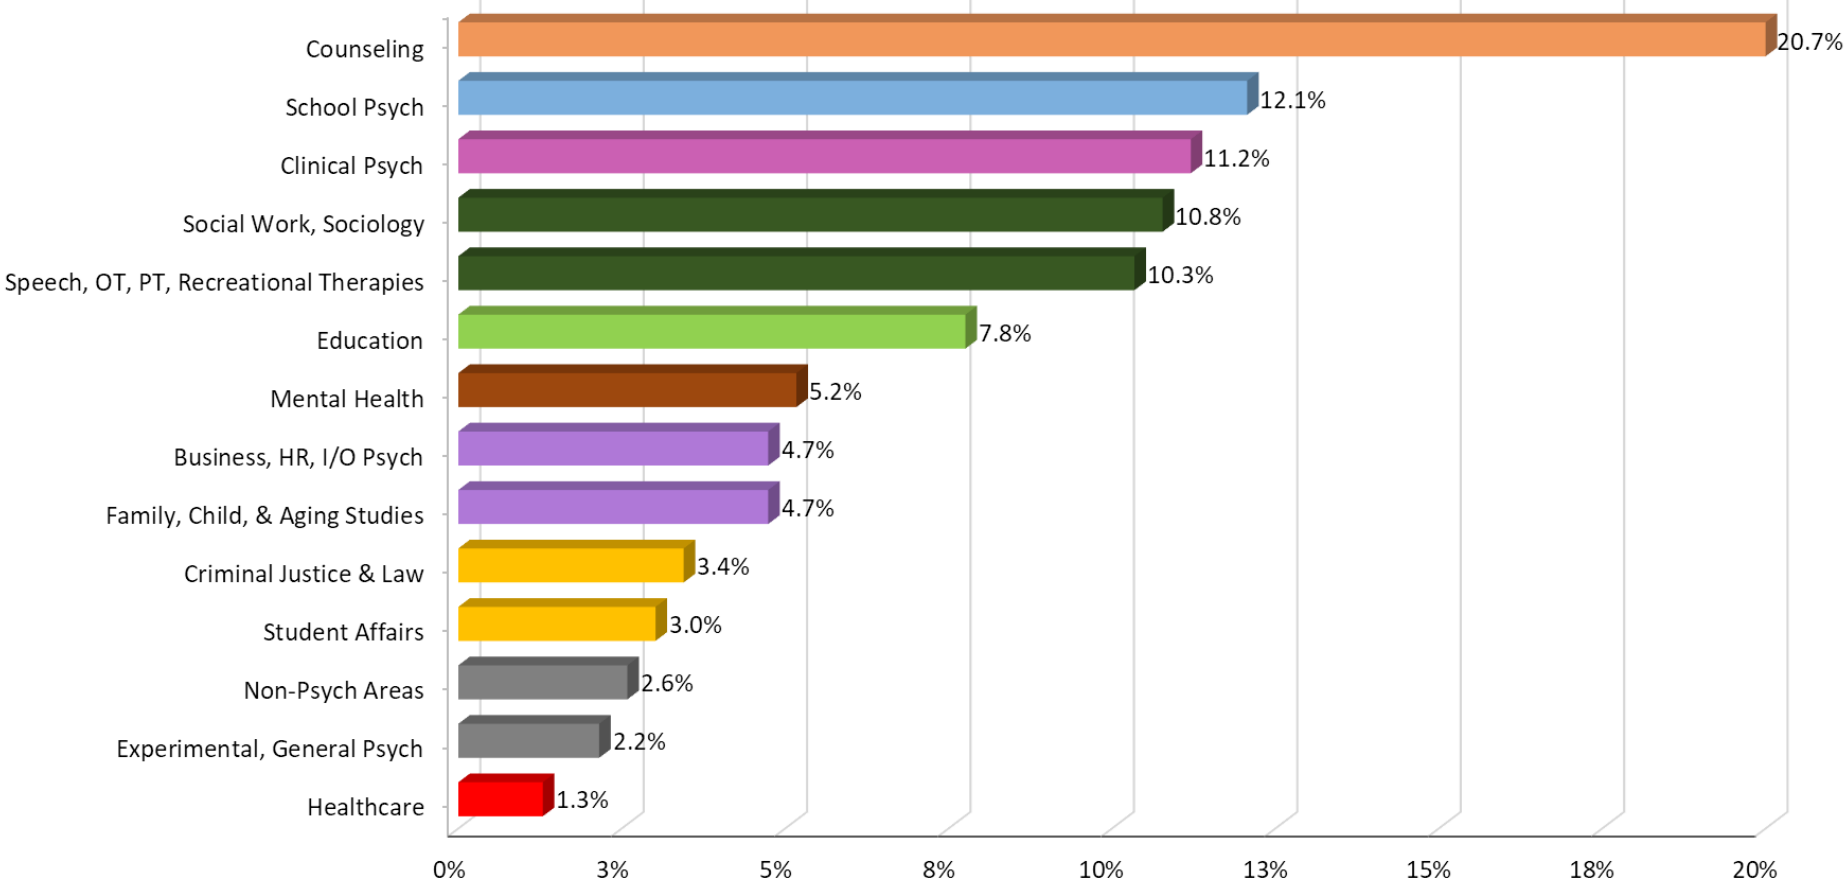

2013-2020 EIU Psych Graduates % Going to Grad Schools

2013-2020 EIU Psych Graduates Graduate Program Acceptance (by School) (N=232, out of 903)

2013-2020 EIU Psych Graduates

Graduate Program Acceptance (by Program Categories)

(N=232, out of 903)

2013-2020 EIU PSYCH GRADUATES GRADUATE PROGRAM ACCEPTANCE (BY PROGRAM) (N=232, OUT OF 903)

There are **74** unique programs to which grads have attended; those with only 1 grad are not displayed.