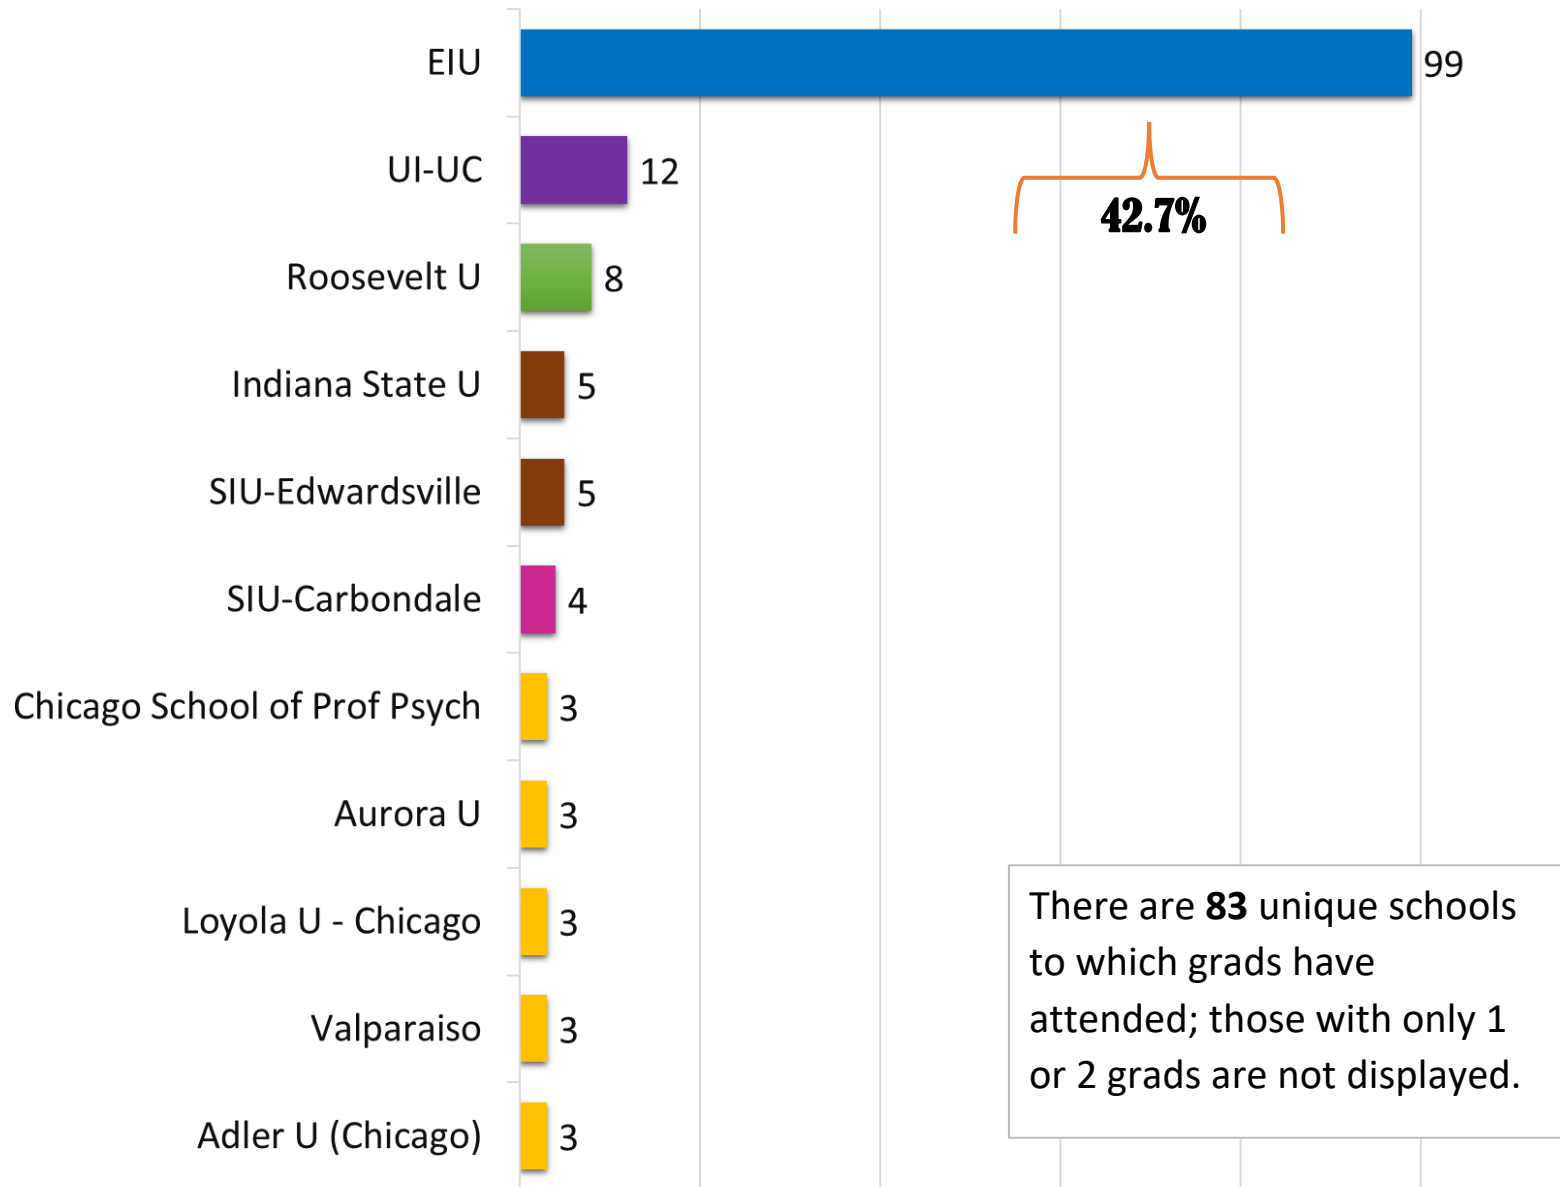

2013-2020 EIU Psych Graduates % Going to Grad Schools

2013-2020 EIU Psych Graduates Graduate Program Acceptance (by School) (N=232, out of 903)

2013-2020 EIU Psych Graduates

Graduate Program Acceptance (by Program Categories)

(N=232, out of 903)

2013-2020 EIU PSYCH GRADUATES GRADUATE PROGRAM ACCEPTANCE (BY PROGRAM) (N=232, OUT OF 903)

There are **74** unique programs to which grads have attended; those with only 1 grad are not displayed.