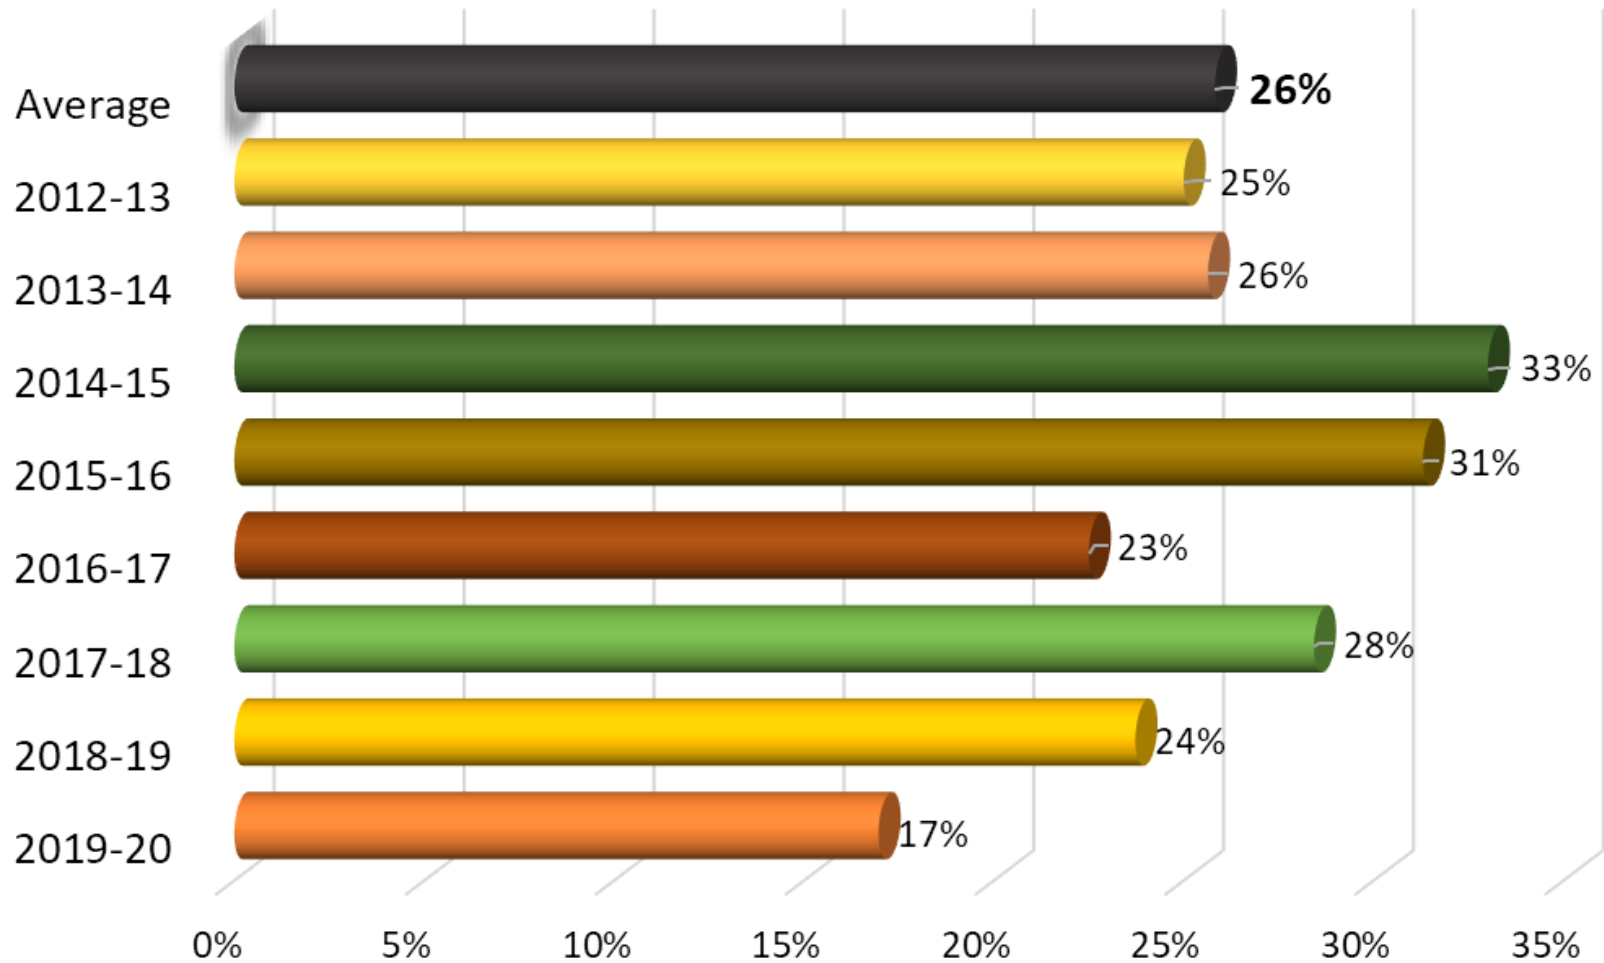

2013-2020 EIU Psych Graduates % Going to Grad Schools

2013-2020 EIU Psych Graduates Graduate Program Acceptance (by School) (N=232, out of 903)

2013-2020 EIU Psych Graduates

Graduate Program Acceptance (by Program Categories)

(N=232, out of 903)

2013-2020 EIU PSYCH GRADUATES GRADUATE PROGRAM ACCEPTANCE (BY PROGRAM) (N=232, OUT OF 903)

There are **74** unique programs to which grads have attended; those with only 1 grad are not displayed.