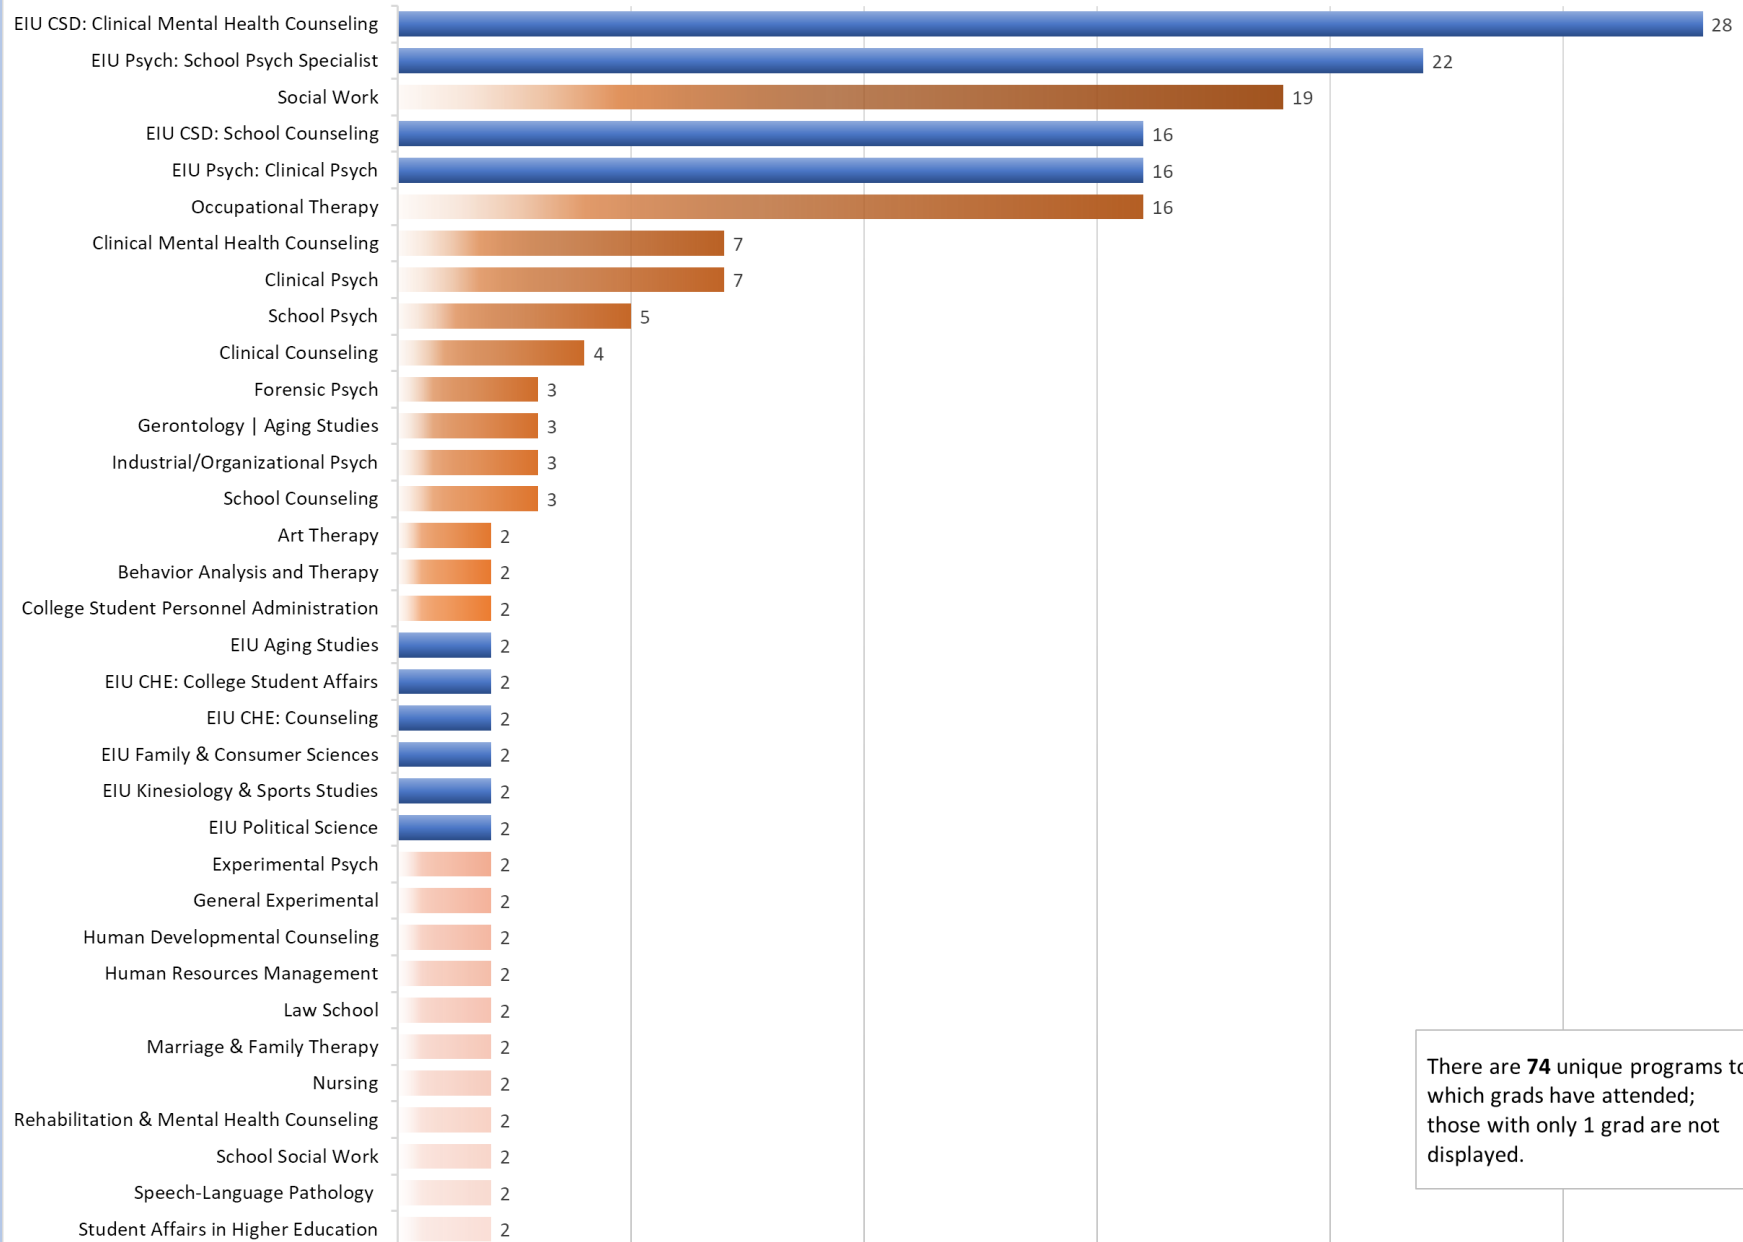

2013-2020 EIU Psych Graduates % Going to Grad Schools

2013-2020 EIU Psych Graduates Graduate Program Acceptance (by School) (N=232, out of 903)

2013-2020 EIU Psych Graduates

Graduate Program Acceptance (by Program Categories)

(N=232, out of 903)

2013-2020 EIU PSYCH GRADUATES GRADUATE PROGRAM ACCEPTANCE (BY PROGRAM) (N=232, OUT OF 903)

There are **74** unique programs to which grads have attended; those with only 1 grad are not displayed.